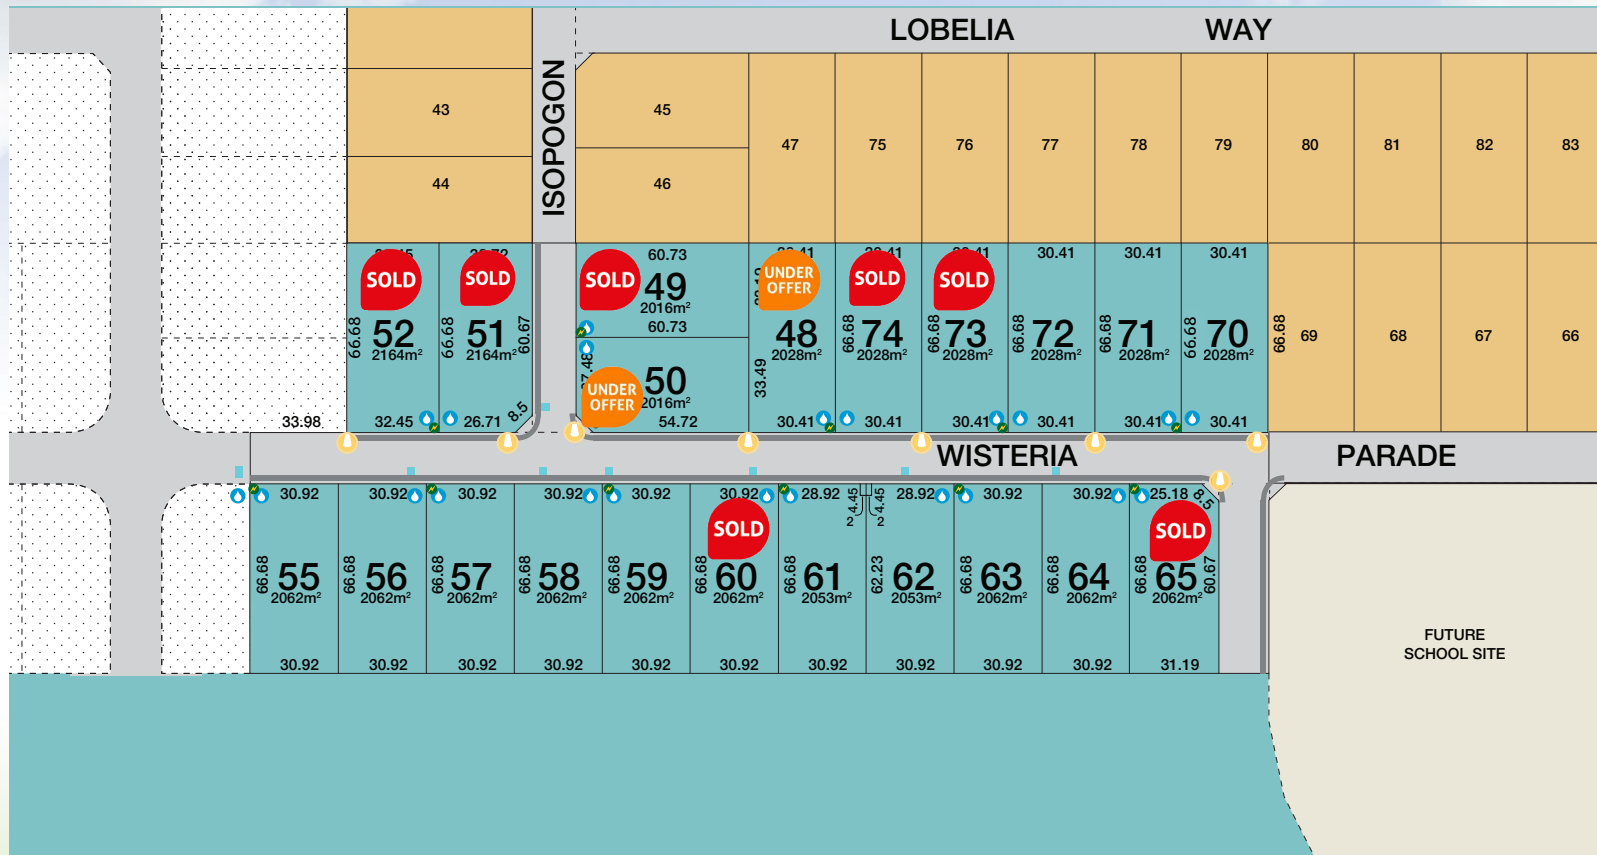

GERALDTON HEIGHTS ESTATE

STAGE 3B - TITLED LAND

MIDWEST
CHARITY
BEGINS
AT HOME

Proud sponsor of Midwest
Charity Begins at Home

- STREET LIGHTS
- WATER SERVICE LOCATIONS
- DRAINAGE PITS
- FOOTPATHS
- POWER DOME LOCATIONS

- STAGE 3B
- FUTURE RESIDENTIAL
- EXISTING LOTS

**Large lifestyle blocks of over 2,000m²
priced at only \$95,000
with generous developer's incentives available!**

GERALDTON HEIGHTS

Experience Geraldton's Premier Lifestyle Estate

geraldtonheights.com.au

Please Note: This plan is for illustrative purposes only.