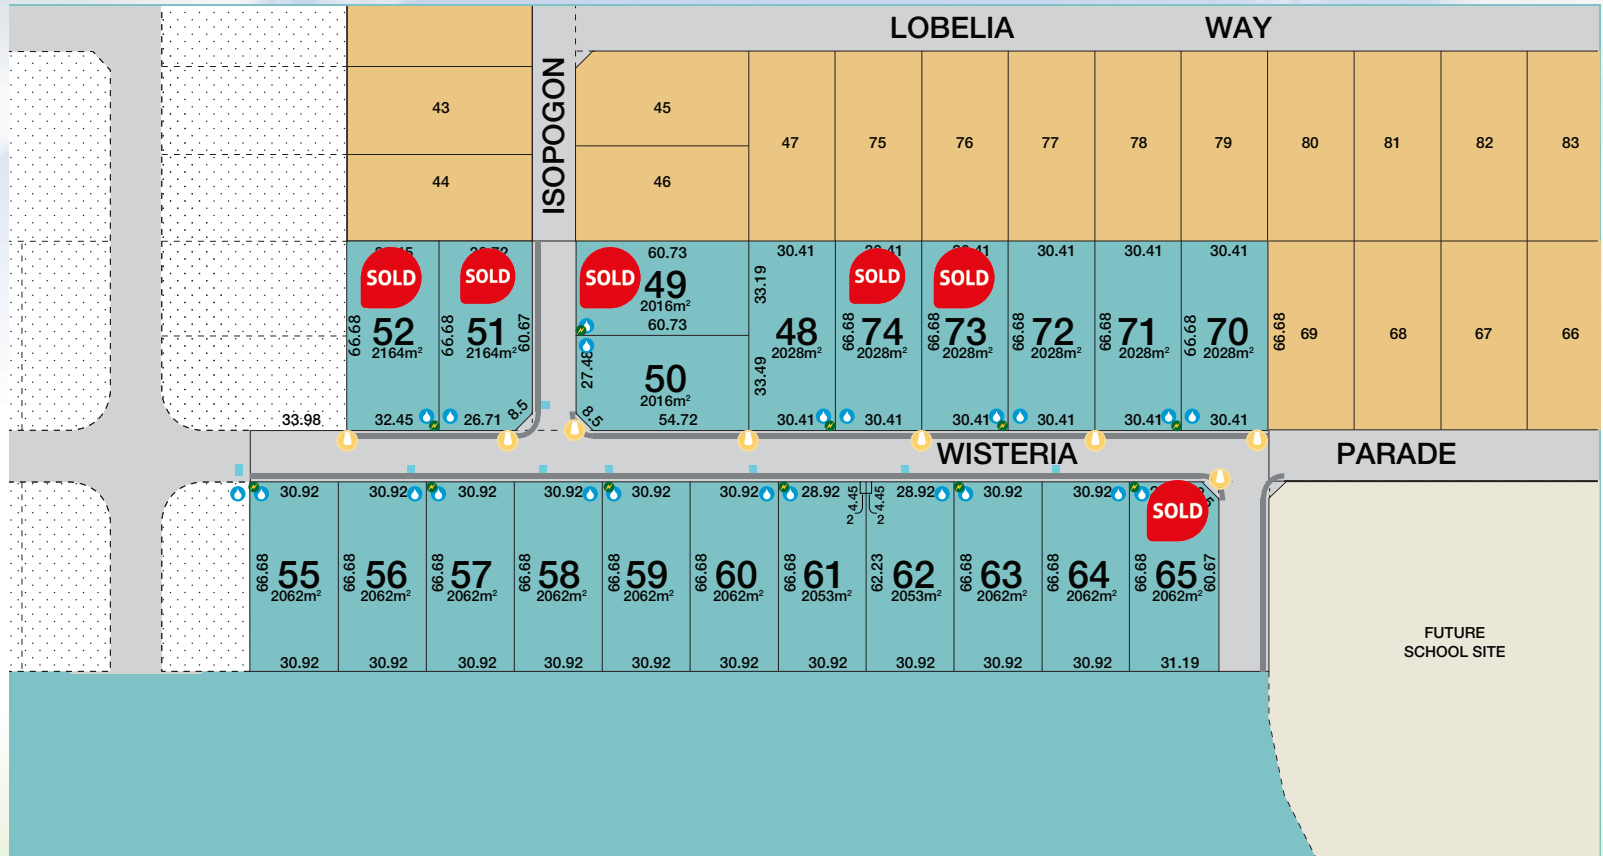

GERALDTON HEIGHTS ESTATE

STAGE 3B - TITLED LAND

- STREET LIGHTS
- WATER SERVICE LOCATIONS
- DRAINAGE PITS
- FOOTPATHS
- POWER DOME LOCATIONS

Proud sponsor of Midwest
Charity Begins at Home

- STAGE 3B
- FUTURE RESIDENTIAL
- EXISTING LOTS

**Large lifestyle blocks of over 2,000m²
priced at only \$95,000
with generous developer's incentives available!**

Experience Geraldton's Premier Lifestyle Estate

geraldtonheights.com.au

Please Note: This plan is for illustrative purposes only.