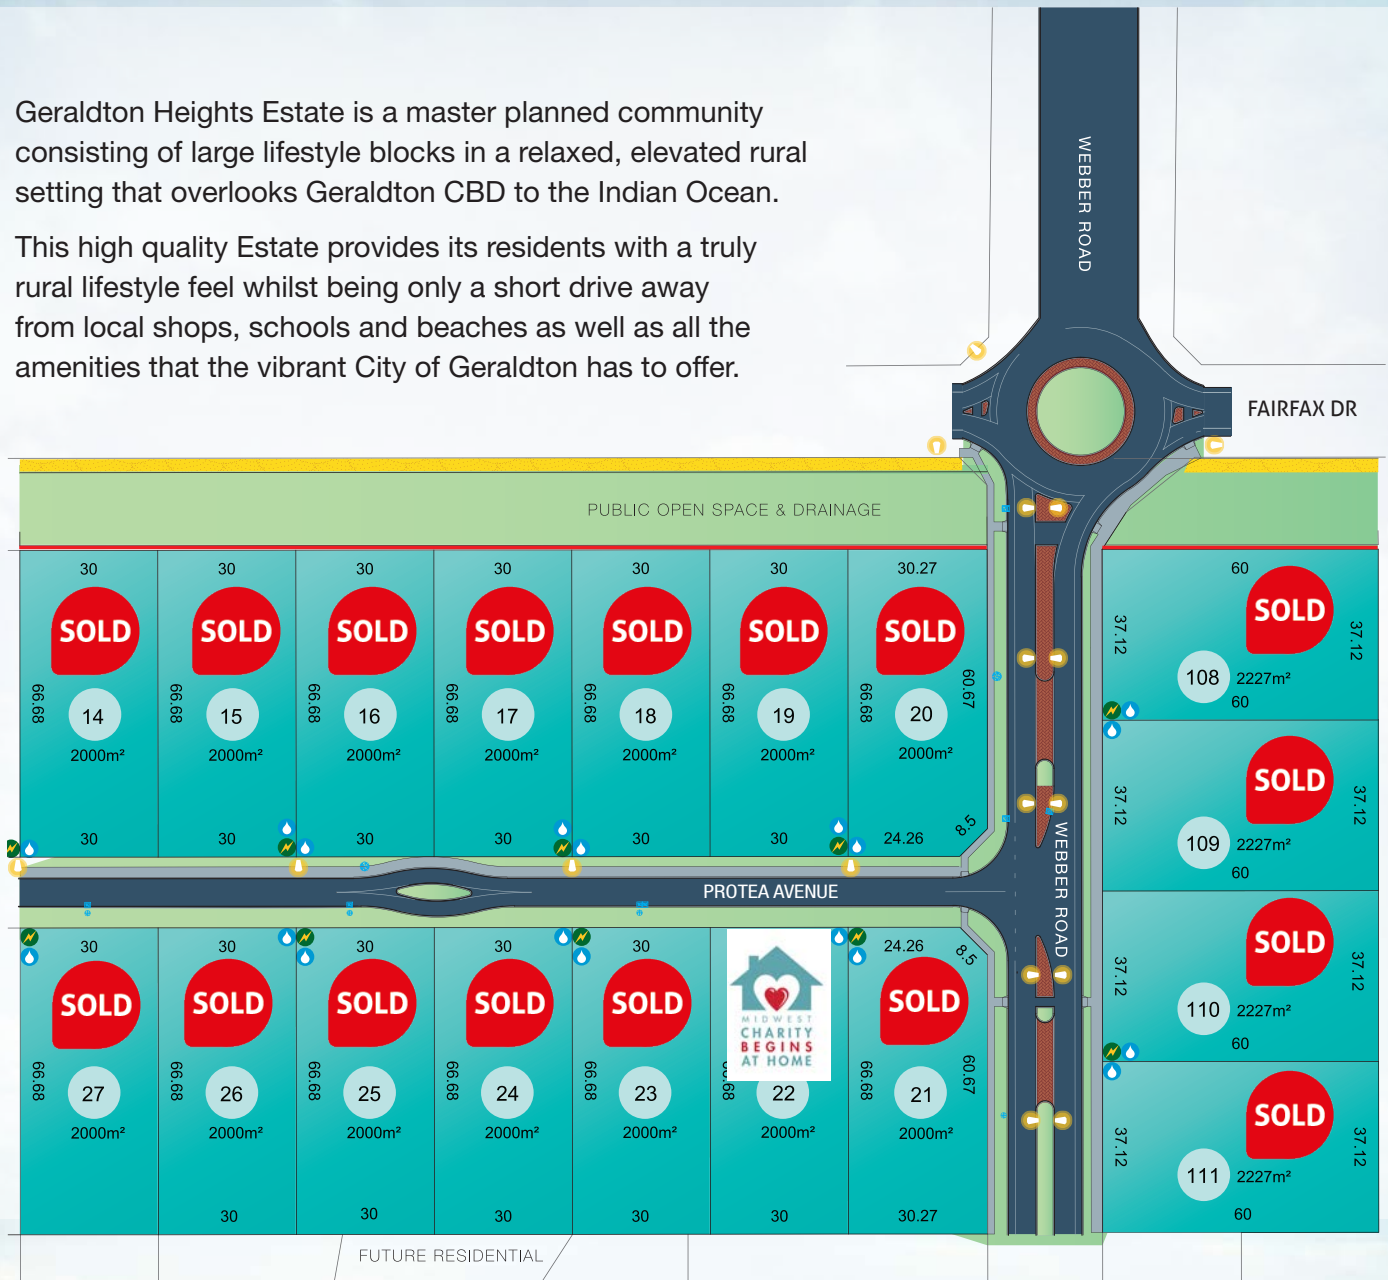

GERALDTON HEIGHTS

Geraldton's Premier Lifestyle Location

Stage 1 Titled land

Geraldton Heights Estate is a master planned community consisting of large lifestyle blocks in a relaxed, elevated rural setting that overlooks Geraldton CBD to the Indian Ocean.

This high quality Estate provides its residents with a truly rural lifestyle feel whilst being only a short drive away from local shops, schools and beaches as well as all the amenities that the vibrant City of Geraldton has to offer.

- Drainage Pits
- Street Lights
- Power Dome Locations
- Water Service Locations
- ▬ Bridle Trail
- ▬ Vehicle Access Restriction

WWW.
GERALDTON
HEIGHTS
.com.au

Please note: This concept plan is for illustrative purposes only and is subject to final design and survey.