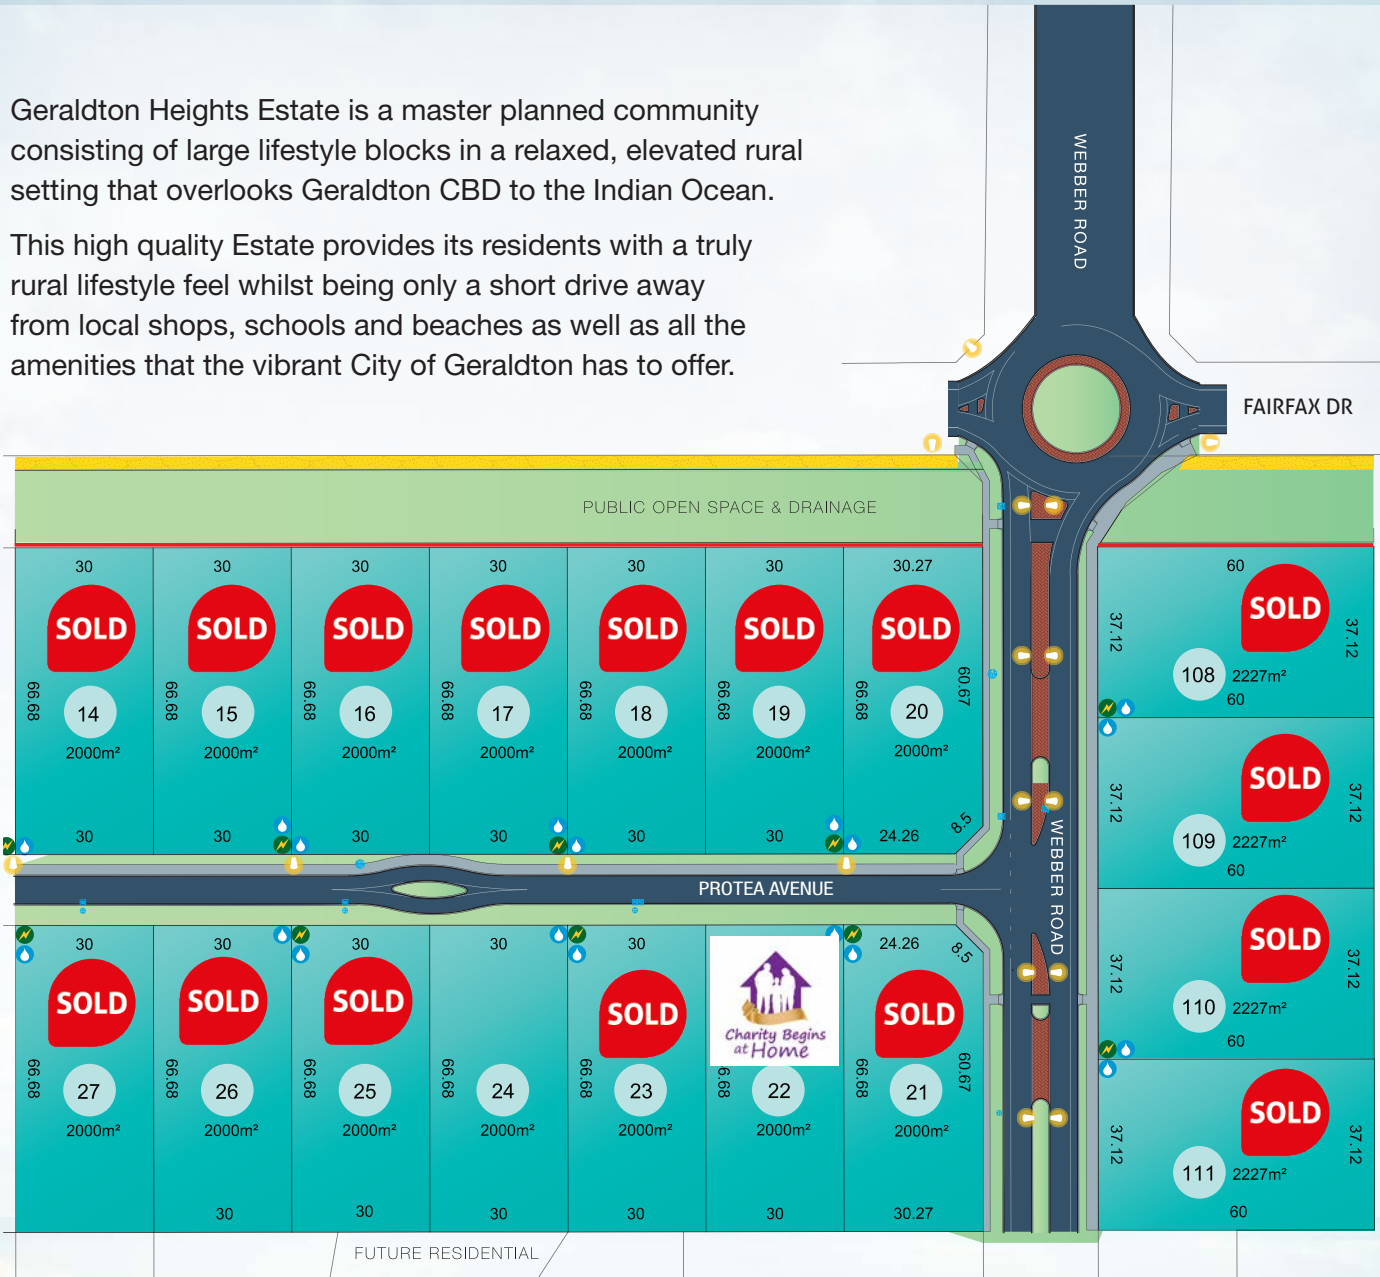

GERALDTON HEIGHTS

Geraldton's Premier Lifestyle Location

Stage 1 Titled land

Geraldton Heights Estate is a master planned community consisting of large lifestyle blocks in a relaxed, elevated rural setting that overlooks Geraldton CBD to the Indian Ocean.

This high quality Estate provides its residents with a truly rural lifestyle feel whilst being only a short drive away from local shops, schools and beaches as well as all the amenities that the vibrant City of Geraldton has to offer.

- ■ ■ Drainage Pits
- 🔦 Street Lights
- 🏠 Power Dome Locations
- 💧 Water Service Locations
- 🐎 Bridles Trail
- Vehicle Access Restriction

Please note: This concept plan is for illustrative purposes only and is subject to final design and survey